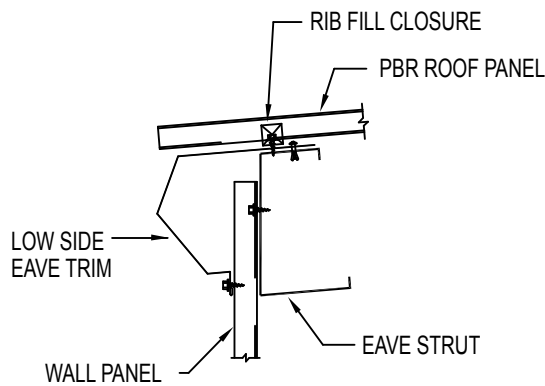

TS-324 / VS-216 HIGH LOW EAVE DETAIL

TS-324 / VS-216 HIGH LOW RAKE DETAIL

STD. SIMPLE EAVE TRIM

STANDARD GUTTER

STD. EAVE TRIM

STANDARD RAKE

STD. EAVE TRIM & GUTTER

HIGH SIDE EAVE TRIM