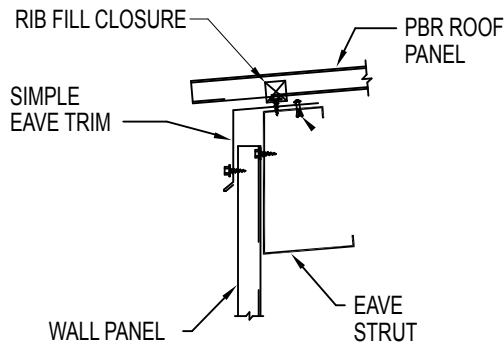

TS-324 / VS-216 HIGH LOW EAVE DETAIL

TS-324 / VS-216 HIGH LOW RAKE DETAIL

STD. SIMPLE EAVE TRIM

STANDARD GUTTER

STD. EAVE TRIM

STANDARD RAKE

STD. EAVE TRIM & GUTTER

HIGH SIDE EAVE TRIM