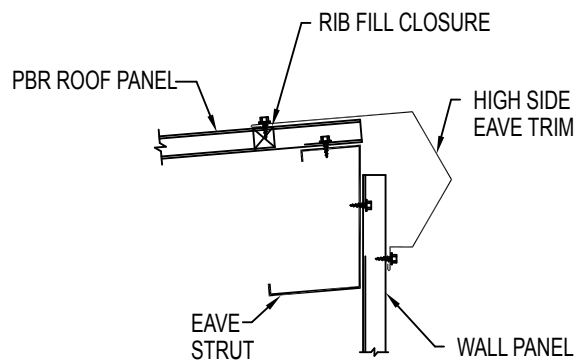

TS-324 / VS-216 HIGH LOW EAVE DETAIL

TS-324 / VS-216 HIGH LOW RAKE DETAIL

STD. SIMPLE EAVE TRIM

STANDARD GUTTER

STD. EAVE TRIM

STANDARD RAKE

STD. EAVE TRIM & GUTTER

HIGH SIDE EAVE TRIM