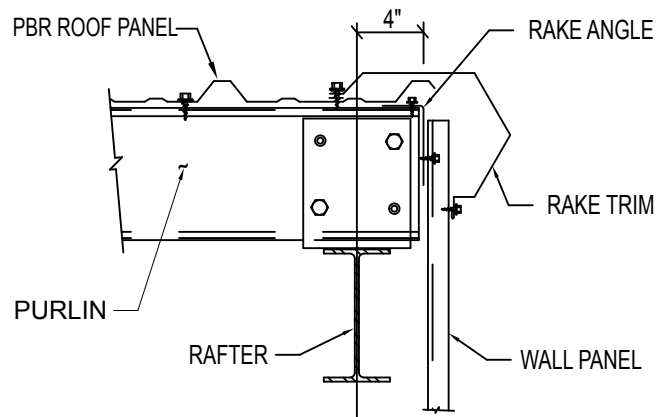

TS-324 / VS-216 HIGH LOW EAVE DETAIL

TS-324 / VS-216 HIGH LOW RAKE DETAIL

STD. SIMPLE EAVE TRIM

STANDARD GUTTER

STD. EAVE TRIM

STANDARD RAKE

STD. EAVE TRIM & GUTTER

HIGH SIDE EAVE TRIM