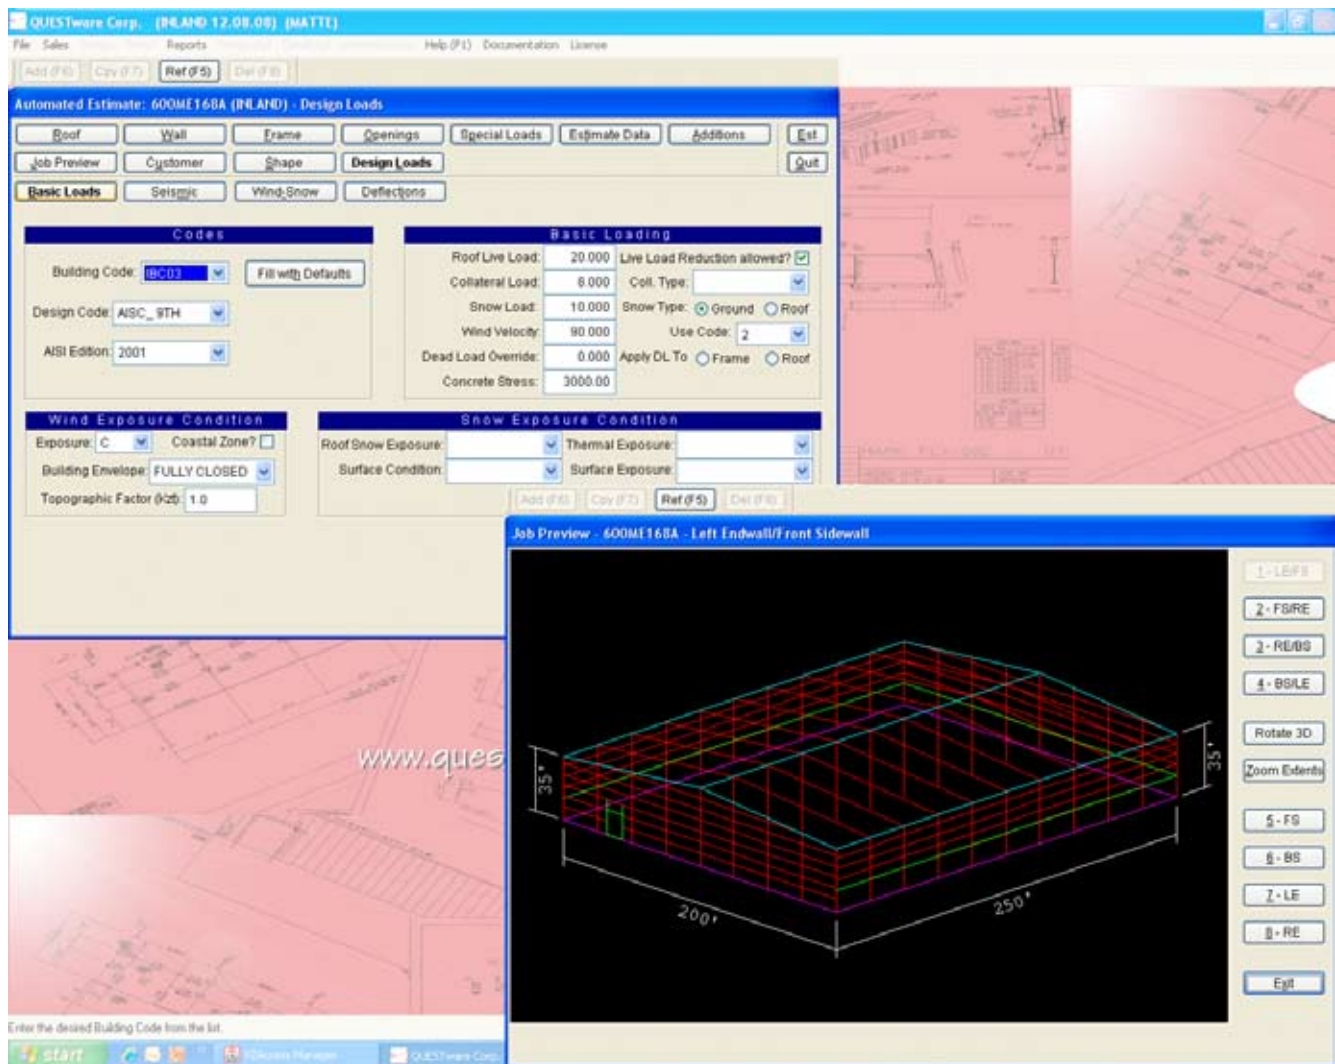

Introducing QUESTWARE...the new Builder Pricing System from Inland Building Systems

Using Questware will allow you to quickly and accurately estimate the majority of your projects. Although it features a powerful underlying design system, Questware is user-friendly, requiring only basic estimating skills to help you move through estimates quickly and confidently. It produces quality graphics and a preliminary drawing package that will quickly become a great sales tool for your business.